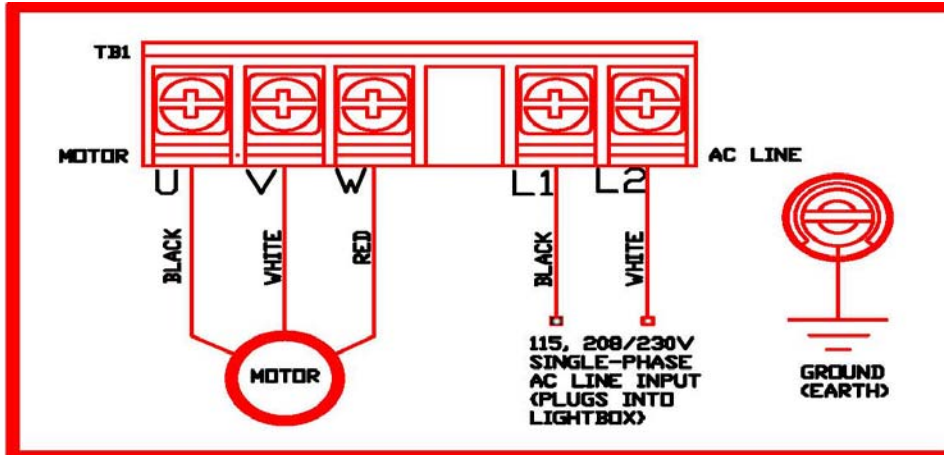

## AC SPEED CONTROLLER & 3 PHASE MOTOR WIRING DIAGRAM

## 3 PHASE US MOTOR MODEL #F016 WIRING DIAGRAM

Pitching Motor Wiring Diagram			
Power Cord	Motor Wires	Motor Wires	Motor Wires
Black Wire	3	9	
White Wire	2	8	
Green Wire	Ground Screw		
Red Wire	1	7	
Wire Nut	6	5	4