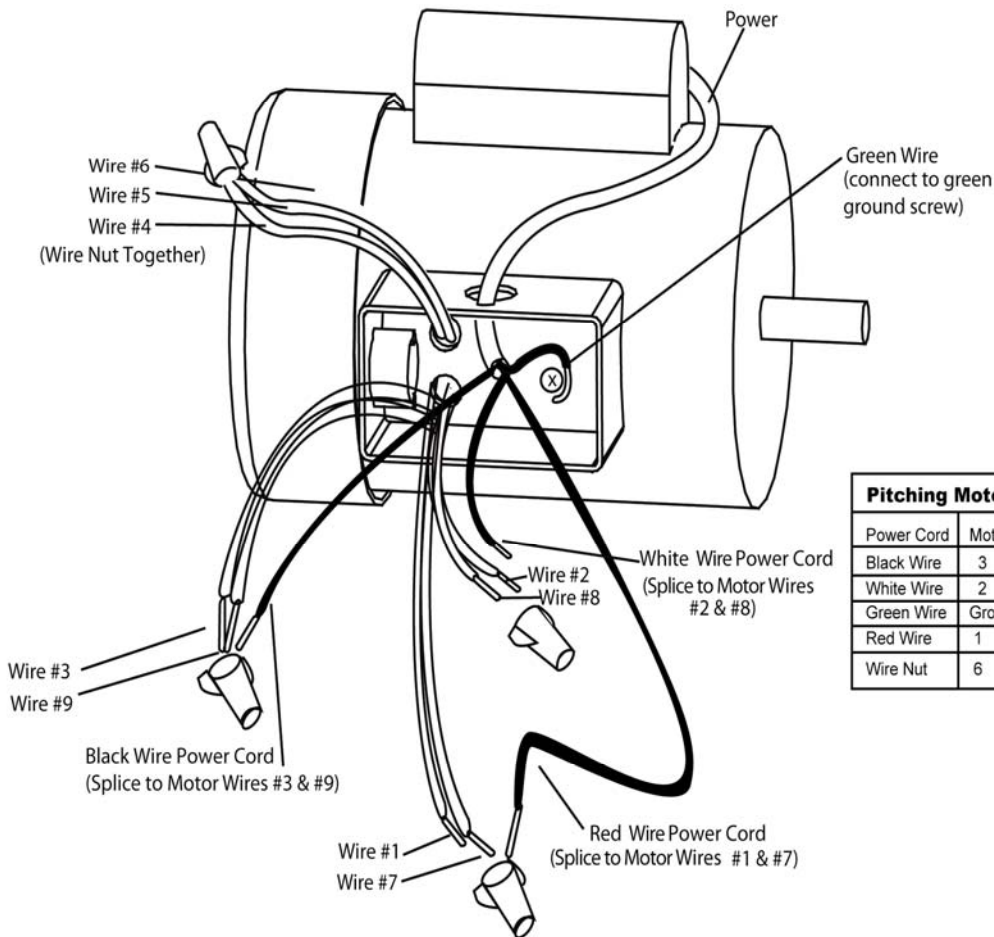

## AC SPEED CONTROLLER & 3 PHASE MOTOR WIRING DIAGRAM

## 3 PHASE US MOTOR MODEL #F016 WIRING DIAGRAM

Pitching Motor Wiring Diagram			
Power Cord	Motor Wires	Motor Wires	Motor Wires
Black Wire	3	9	
White Wire	2	8	
Green Wire	Ground Screw		
Red Wire	1	7	
Wire Nut	6	5	4