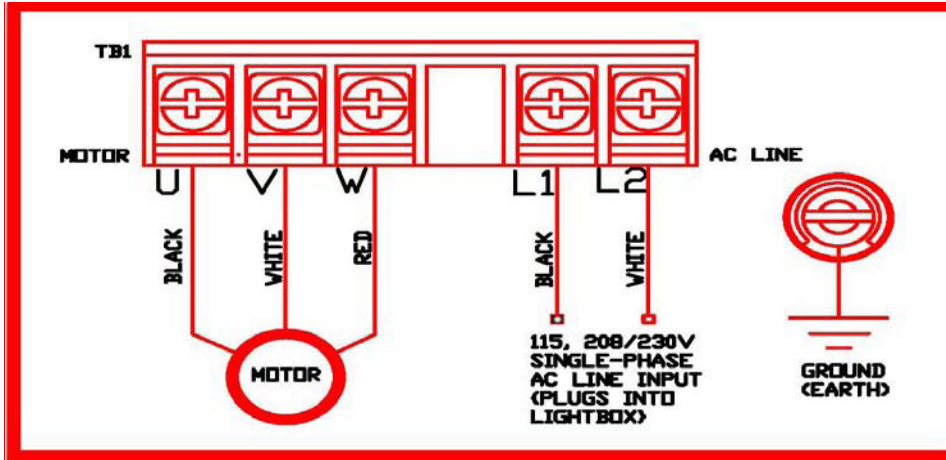

AC SPEED CONTROLLER & 3 PHASE MOTOR WIRING DIAGRAM

3 PHASE LEESON MOTOR

Pitching Motor Wiring Diagram			
Power Cord	Motor Wires	Motor Wires	Motor Wires
Black Wire	1	7	
White Wire	2	8	
Green Wire	Ground Screw		
Red Wire	3	9	
Wire Nut	6	5	4