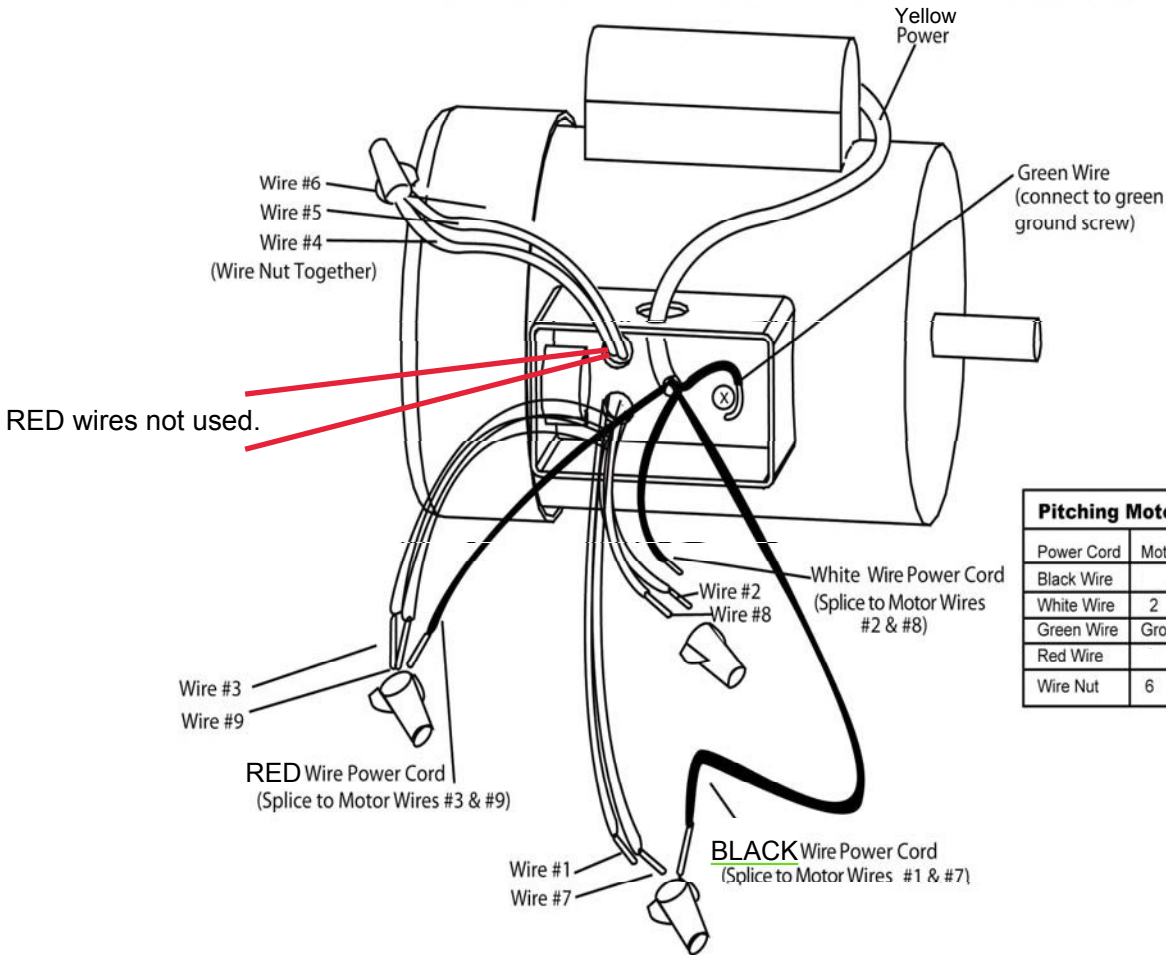

AC SPEED CONTROLLER & 3 PHASE MOTOR WIRING DIAGRAM

3 PHASE LEESON MOTOR

Pitching Motor Wiring Diagram			
Power Cord	Motor Wires	Motor Wires	Motor Wires
Black Wire	1	7	
White Wire	2	8	
Green Wire	Ground Screw		
Red Wire	3	9	
Wire Nut	6	5	4