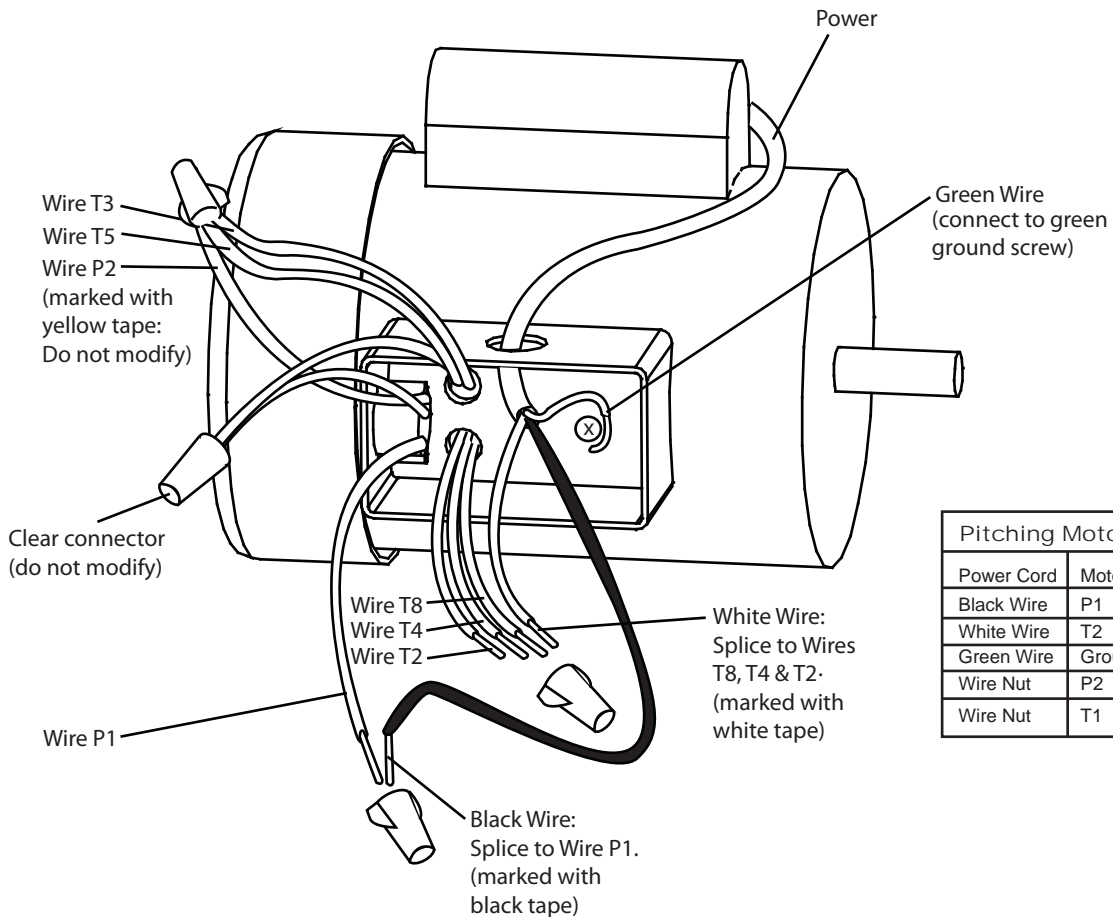

Leeson Motor Wire Hook up

Pitching Motor Wiring Diagram			
Power Cord	Motor Wires	Motor Wires	Motor Wires
Black Wire	P1		
White Wire	T2	T4	T8
Green Wire	Ground Screw		
Wire Nut	P2	T3	T5
Wire Nut	T1	T1	