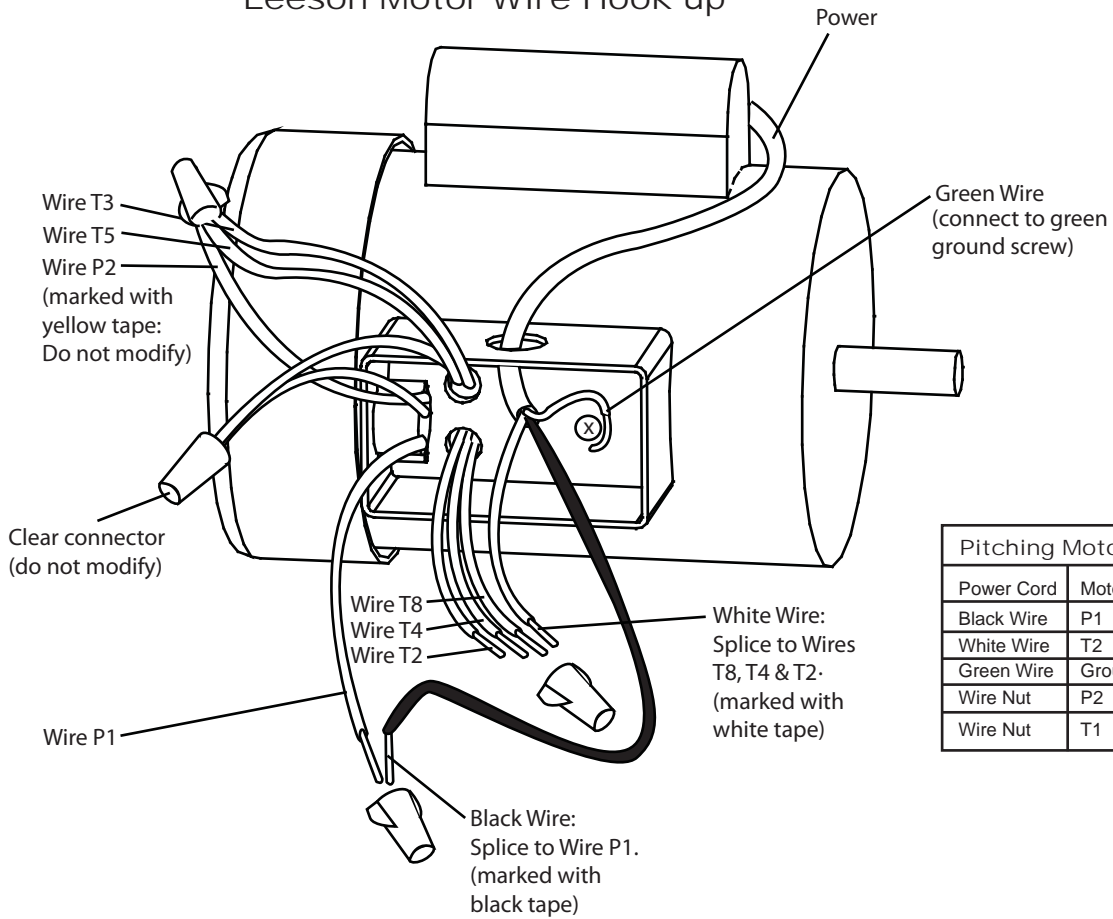

Leeson Motor Wire Hook up

Pitching Motor Wiring Diagram			
Power Cord	Motor Wires	Motor Wires	Motor Wires
Black Wire	P1		
White Wire	T2	T4	T8
Green Wire	Ground Screw		
Wire Nut	P2	T3	T5
Wire Nut	T1	T1	